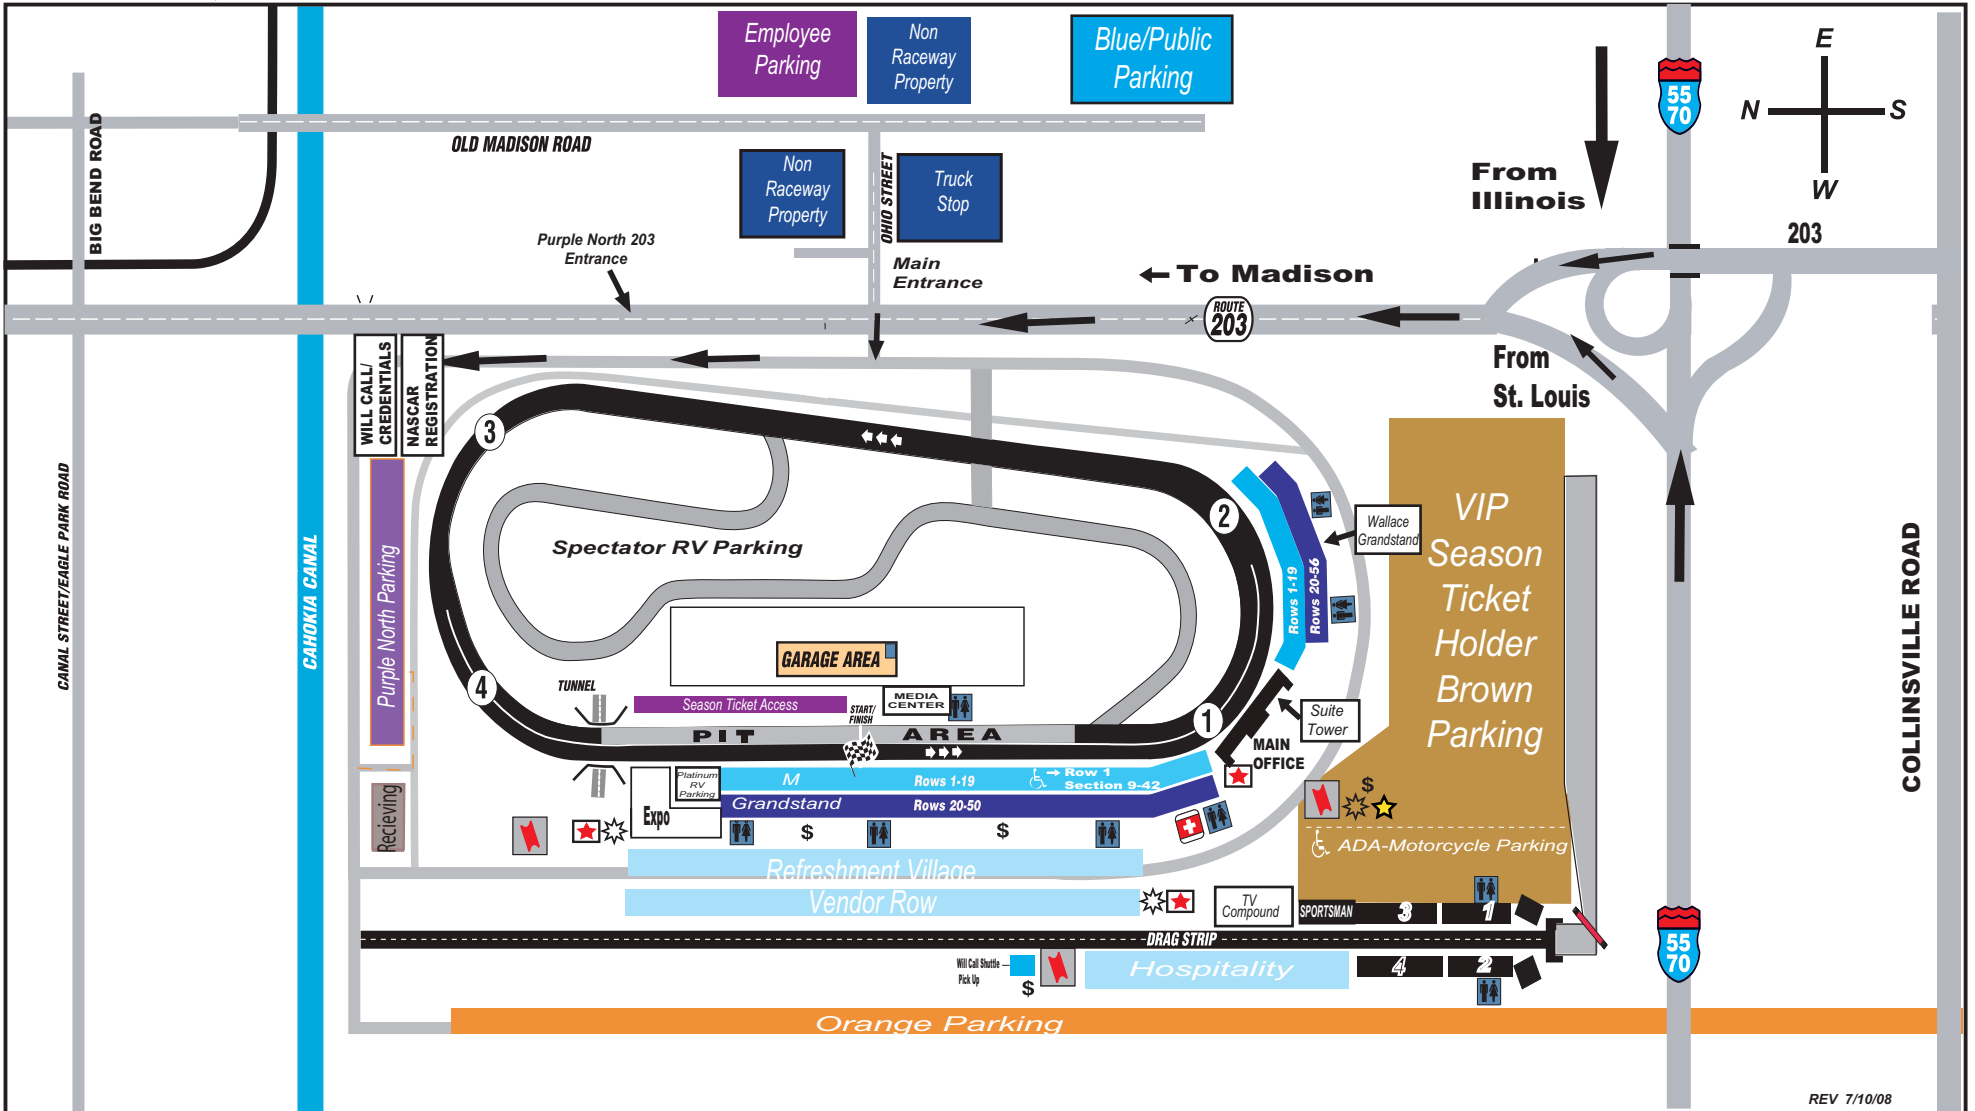

LEGEND

Guest Redemption Guest Services	Event Tickets Available Here	ATM
First Aid	Restrooms	Will Call Shuttle Pick-Up
Wheelchair Accessible Grandstand	Lost & Found and Information Booth	VIP Registration

REV 7/10/08

NASCAR SPECIFIC-CREDENTIALS
From Illinois-1-55 S/I-70 W take exit 4B on to IL-203
turn Left at Raceway Blvd
From St. Louis-I-55 N/I-70 E take exit 4 to merge on to
IL-203 N Turn Left at Raceway Blvd
Turn Right into facility
*** Follow "Purple North" interstate signs.**